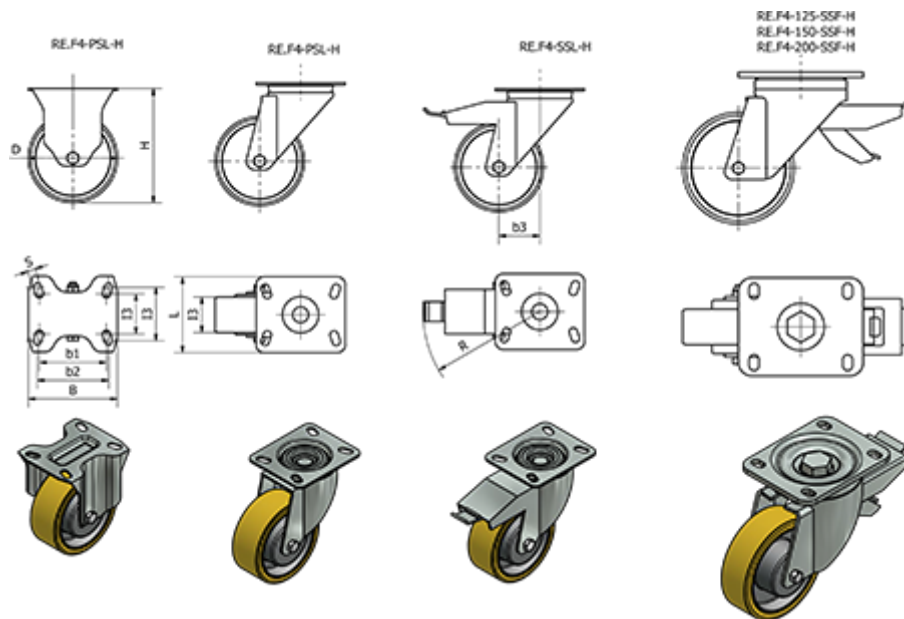

Data Sheet

Article number: 2314451462

Description: E+G Cast iron wheel 451462
RE.F4-125-PSL-H - Fixed plate

Measures

B	= 140	l1	= 73
b1	= 105	l2	= 87
b2	= -	l3	= 50
b3	= 70	L	= 110
Code	= 451462	R	= 126
D	= 125	Rolling resistance (N)	= 2700
Dynamic carrying capacity (N)	= -	s	= 11
H	= 170	Type	= RE.F4-125-PSL-H

weight (g) = 3360